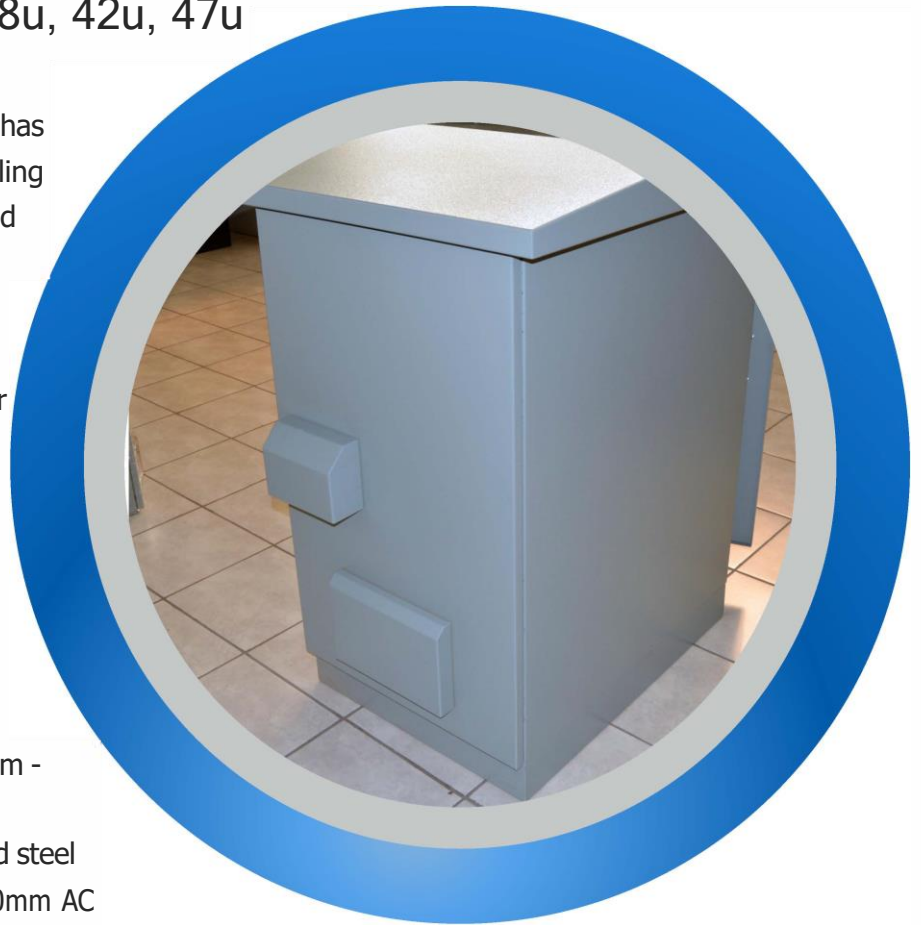

IP55 Vented Cabinets

Width: 600mm

Depths: 600, 800, 1000mm

Heights: 20u, 25u, 34u, 38u, 42u, 47u

The ARIES range of 19" outdoor cabinets has proven to be one of the most popular selling cabinets in it's class. It has easy front and rear access, security locks & concealed hinges. The doors also boast built in washable air filters. The supplied plinth comes complete with all gland plates for cable entry.

- 1 Loading Capacity** 1200kgs
- 2 Materials** High-quality cold rolled steel
- 3 Thickness** Cabinet 1.6 mild steel
Mounting rails 2mm - 304 mild steel
Doors 1.6mm mild steel
- 4 Cooling Fan** Four standard 120mm AC cooling fans
- 5 Doors** Front and rear with built in washable air filter
- 6 Colors** Black RAL 9004
White RAL 9006
Grey RAL 7023
- 7 Surface Finish** Degreasing, Pickling, Phosphating, 7 Tank Dip System
Powder Coating
- 8** Cable entry glands incorporated in supplied plinth

600mm Wide (19")

	Code	U	Height	Depth	kg's
20u models	IP55V.6620.GRY	20	1070	600	76
	IP55V.6820.GRY	20	1070	800	95
	IP55V.6020.GRY	20	1070	1000	109

	Code	U	Height	Depth	kg's
25u models	IP55V.6625.GRY	25	1250	600	90
	IP55V.6825.GRY	25	1250	800	105
	IP55V.6025.GRY	25	1250	1000	120